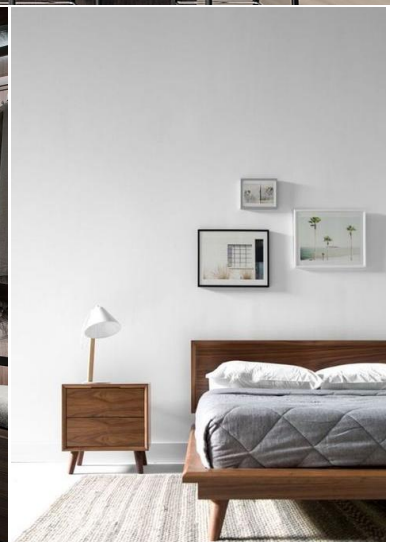

## INSPIRATION....

LIVING	DESCRIPTION	QUANTITY	PICTURE
1	<p>Sofa bed Light grey</p> <p>Dim 235 x 103 x 79</p>		
2	<p>TV: Tesla, 43", smart TV full HD</p>		
3	<p>Fireplace</p>		
4	<p>Armchair</p>		
5	<p>Coffee table Dim 65x100</p>		
8	<p>Canvas (example) Abstract motive</p>		

DOUBLE BEDROOM	DESCRIPTION	n.	PICTURE
1	Bed by Gruppo Euromobil Section: Zalf Model Bed 45 Sommier Carcase colour: amazon elm Mattress: 180x200, PU foam, 18cm		BED 45 SOMMIER  <small>180 206 131</small>
2	Open unique wardrobe with writing desk by Gruppo Euromobil Section: Zalf Color: cashmere and amazon elm		 Example:
7	TV: Tesla, 34",full HD		
11	Canvas (eample) Abstract		
12	Curtain Dim 145x300		