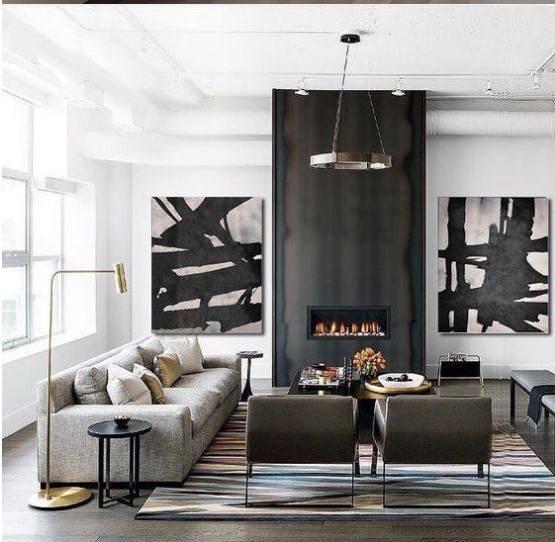

## INSPIRATION....

LIVING	DESCRIPTION	QUANTITY	PICTURE
1	<p>Sofa bed Light grey</p> <p>Dim 235 x 103 x 79</p>		
2	<p>TV: Tesla, 43", smart TV full HD</p>		
3	<p>Fireplace</p>		
4	<p>Armchair</p>		
5	<p>Coffee table Dim 65x100</p>		
8	<p>Canvas (example) Abstract motive</p>		

9	<p>Kitchen by Gruppo Euromobil  Section: Euromobil  Colour: lignum dark and antracite</p>		
10	<p>Dining table by Gruppo Euromobil  Section: Zalf  Model: Angolo all  Color: Lignum dark and antracite    Dim 180x90</p>		
11	<p>Chairs  Color: Black</p>		